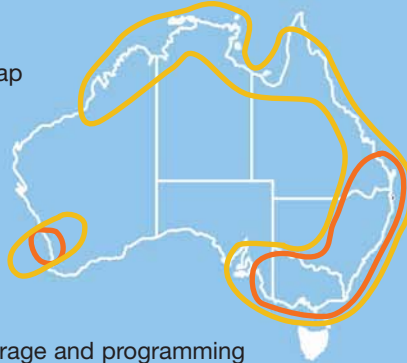

Powerful

Offshore coverage comparable to 45 cm antennas!

Small enough and light enough for sailboats and smaller powerboats, KVH's breakthrough, super-efficient 37 cm antenna gets crystal-clear reception and provides coverage comparable to 45 cm antennas, even while cruising to your destination. And its rugged, reliable, and compact design will provide years of trouble-free operation. Unlike products designed for at-anchor or coastal use, the TracVision M3 meets the demands unique to smaller vessels and sailboats. Salt, sun, and sea; coastal or offshore; anchored or full throttle – bring it on!

- Dynamically stabilised in-motion operation
- Fast, powerful, ultra-quiet motors; no cable wrap
- Fully automatic satellite acquisition
- Access to news, weather, sports, and movies!
- User-friendly operation
- Superior warranty backed by KVH's Certified Support Network (CSN)