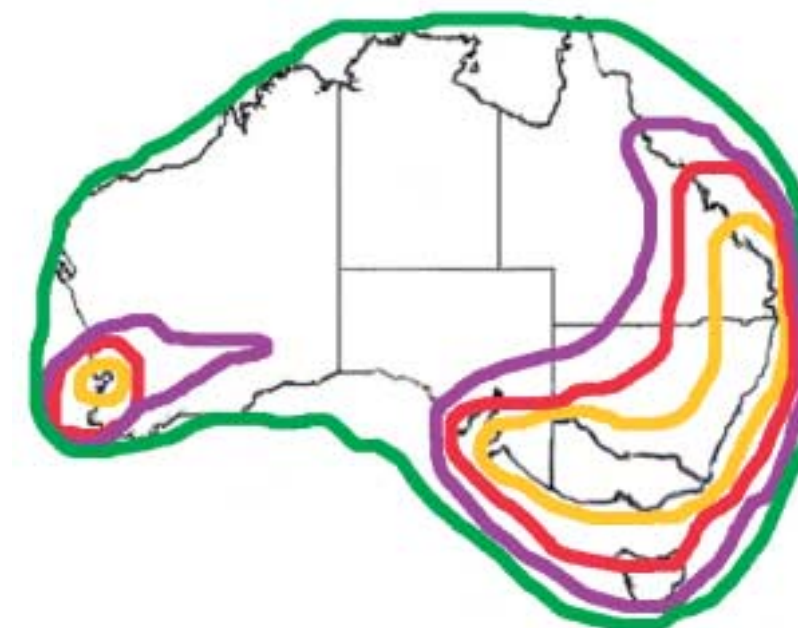

Perfect for yachts as small as 25 ft., the award-winning 38 cm TracVision M3 includes a Multi-service Control Box, which allows you to use any satellite service provider. This small, attractive, ultra-quiet antenna system brings big boat performance to small boats!

Choose the TracVision satellite TV system that meets your needs:

	TracVision M9	TracVision M7	TracVision M5	TracVision M3	TracVision C3
Antenna Dish Diameter	82 cm	60 cm	45 cm	37 cm	45 cm
Radome Diameter	89 cm	66 cm	49 cm	39 cm	81 cm
Radome Height	99 cm	69 cm	53 cm	44 cm	37 cm
Antenna Weight	38.5 kg	25 kg	13.6 kg	8.6 kg	15.0 kg
Minimum EIRP*	43-44 dBW	46-47 dBW	48-49 dBW	50 dBW	50-52 dBW
User Interface	Master Control Unit (MCU)	Switchplate or Gyrotrac option	Switchplate or Gyrotrac option	Multi-service Control Box (MCB)	Switchplate
Tracking Technology	High-Performance (HP) tracking	High-Performance (HP) tracking	High-Performance (HP) tracking	Bluewater tracking	Coastal tracking
GyroTrac Upgrade Available	Included	Yes	Yes	No	No

Coverage Map

- 43-44 dBW EIRP Antenna
  TracVision M9
- 46-47 dBW EIRP Antenna
  TracVision M7
- 48-49 dBW EIRP Antenna
  TracVision M5
- 50 dBW EIRP Antenna
  TracVision M3 and TracVision C3

*This map is representative.
For detailed information about
the programming available from
different service providers,
contact Coursemaster Autopilots
sales@coursemaster.com*

The all-new M-series

* KVH Industries does not have control over the programming or operation of the satellites or services that are covered in this document. The coverage maps for these satellites are provided as reference only and may change in the future or could be impacted by weather conditions. KVH provides no guarantees of satellite coverage, satellite availability, programming available on any specific satellite service, or compatibility of the TracVision system with new satellites that may be launched in the future. Please note that all Minimum EIRP values are average approximate figures that may vary according to actual transponder frequency and location.